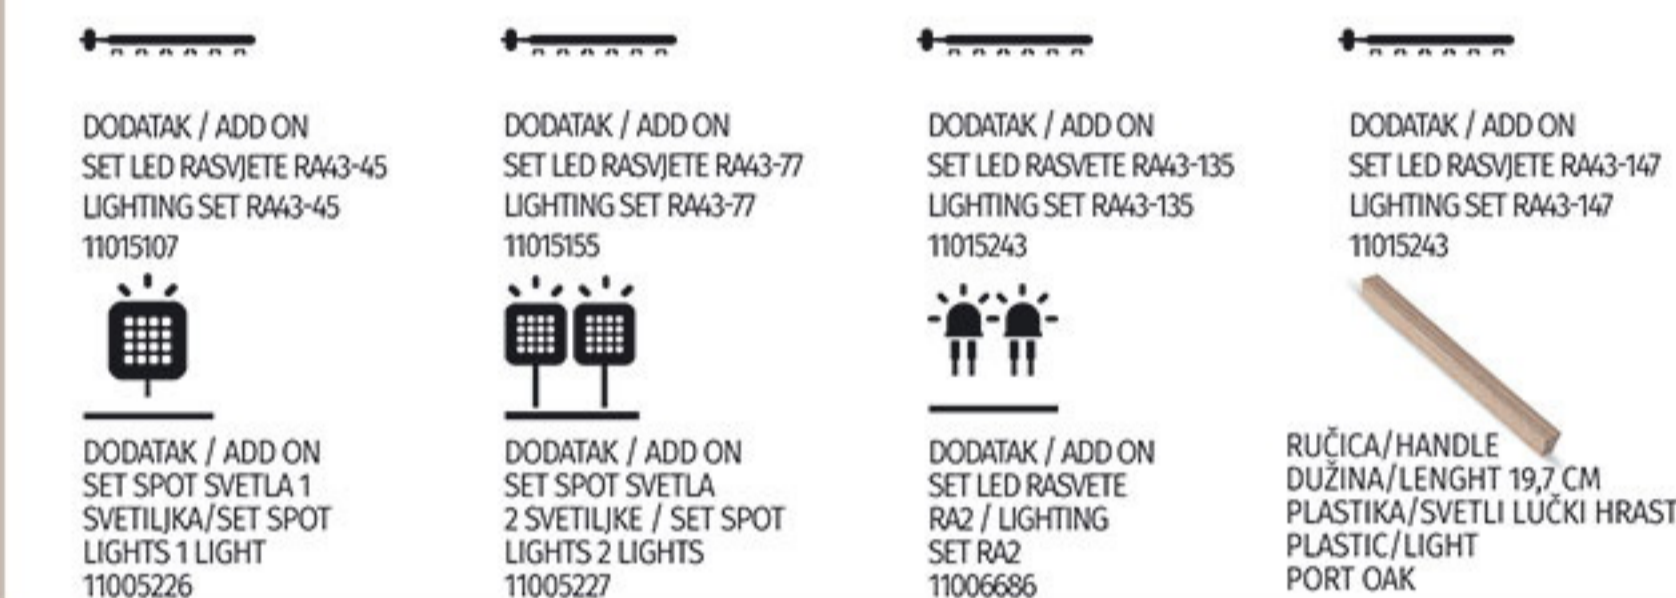

The ABERDEEN living room furniture set offers a modern, simple and exceptionally functional solution for creating a stylish home interior. Its combination of opaque white, light port oak and a white high-gloss foil décor brings an elegance, minimalism and a clearly defined, immaculate design expression to the space.
The ABERDEEN set consists of seven thoughtfully designed pieces that form a complete furnishing solution for the living room. Among them is the 160x90 dining table, which includes a 40 cm extension option – a practical choice for larger gatherings and flexible spatial arrangements.
Selected pieces within the ABERDEEN set also support the addition of optional lighting, enhancing both the organisation of the space and the visual impact of key elements.