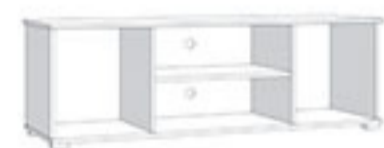

Lambeth
TV 137 3K2V
TV polica · TV shelf
137x40,5x44 cm