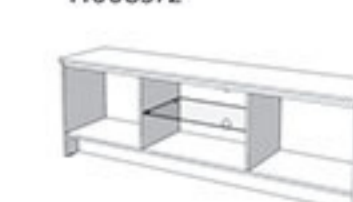

Cadiz

TV polica • TV shelf
168,5x39,5x57 cm
* mogućnost dodavanja rasvete Ra2 i/ili Ra21/
light optional Ra2 and/or Ra21

DODATAK / ADD ON
SET LED RASVETE RA2 /
LIGHTING SET RA2
11006686

DODATAK / ADD ON
SET LED RASVETE RA21
LIGHTING SET RA21
11008351

OPAK BELA/BELA LAK FOLIJA /
OPAQUE WHITE/WHITE HIGH
GLOSS FOIL
11008372