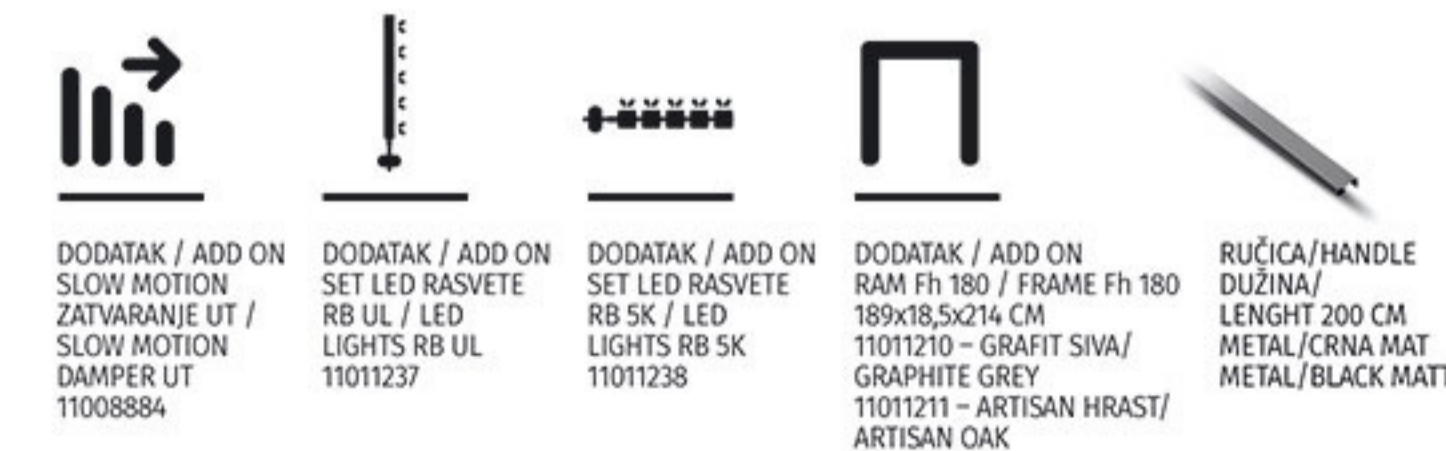

Sierra

Garderoberi • Wardrobes

Sierra 180

Garderober • Wardrobe
179x62,5x210 cm

* mogućnost dodavanja usporivača (UT) i rama Fh za garderober 180 / optional slow motion damper (UT) and Frame Fh 180
** mogućnost dodavanja rasvete (set LED rasvete Rb UL i/ili set LED rasvete Rb 5k) / light optional (LED lights Rb UL and/or LED lights Rb 5k)

Kolekcija garderobera SIERRA predstavlja modele savremenog dizajna i velike praktične upotrebne vrednosti. U okviru ove atraktivne kolekcije garderobera moguć je izbor različite širine modela. Organizacija upotrebnog prostora, sa praktičnim rasporedom polica i garderobnih šipki izuzetan je benefit ove kolekcije.

U okviru kolekcije SIERRA predstavljeni su tržištu već poznati modeli garderobera, u različitim dekorima. Garderobere SIERRA odlikuje mogućnost ugradnje usporivača kod kliznog mehanizma, koji dodatno doprinose sigurnosti i funkcionalnosti, kao i mogućnost dodavanja rasvete, koja doprinosi estetskoj privlačnosti garderobera kolekcije SIERRA.

Wardrobe collection SIERRA presents models of modern design and a high practical use value. This attractive collection of wardrobes offers a selection of different width models.

The organization of the usable space, with a practical arrangement of shelves and rails is a great benefit provided by this wardrobe collection.

The collection SIERRA includes wardrobe models that have already been introduced to the market, featuring different decorative patterns.

Wardrobes SIERRA offer the possibility of installing retarders with the sliding mechanism, which add up to the safety and functionality, as well as the possibility of additional lights which contributes to the aesthetic appeal of the SIERRA wardrobe collection.

Sierra 180 OG