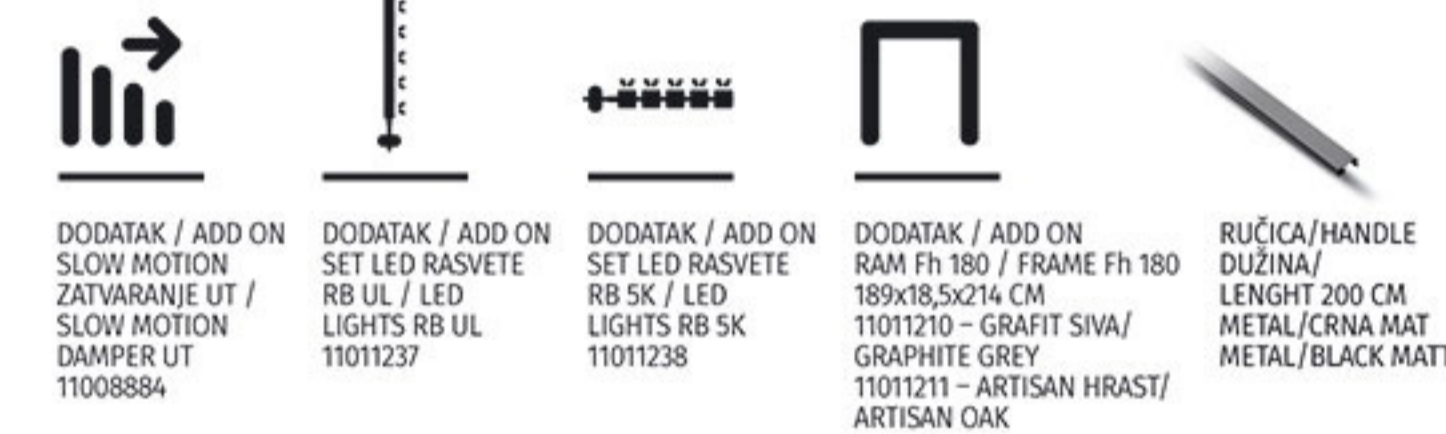

Sierra

Garderoberi • Wardrobes

Sierra 180

Garderober • Wardrobe
179x62,5x210 cm

* mogućnost dodavanja usporivača (UT) i rama Fh za garderober 180 / optional slow motion damper (UT) and Frame Fh 180
** mogućnost dodavanja rasvete (set LED rasvete Rb UL i/ili set LED rasvete Rb 5k) / light optional (LED lights Rb UL and/or LED lights Rb 5k)

Kolekcija garderobera SIERRA predstavlja modele savremenog dizajna i velike praktične upotrebne vrednosti. U okviru ove atraktivne kolekcije garderobera moguć je izbor različite širine modela. Organizacija upotrebnog prostora, sa praktičnim rasporedom polica i garderobnih šipki izuzetan je benefit ove kolekcije.

U okviru kolekcije SIERRA predstavljeni su tržištu već poznati modeli garderobera, u različitim dekorima. Garderobere SIERRA odlikuje mogućnost ugradnje usporivača kod kliznog mehanizma, koji dodatno doprinose sigurnosti i funkcionalnosti, kao i mogućnost dodavanja rasvete, koja doprinosi estetskoj privlačnosti garderobera kolekcije SIERRA.

Wardrobe collection SIERRA presents models of modern design and a high practical use value. This attractive collection of wardrobes offers a selection of different width models.

The organization of the usable space, with a practical arrangement of shelves and rails is a great benefit provided by this wardrobe collection.

The collection SIERRA includes wardrobe models that have already been introduced to the market, featuring different decorative patterns.

Wardrobes SIERRA offer the possibility of installing retarders with the sliding mechanism, which add up to the safety and functionality, as well as the possibility of additional lights which contributes to the aesthetic appeal of the SIERRA wardrobe collection.

Sierra 180 OG