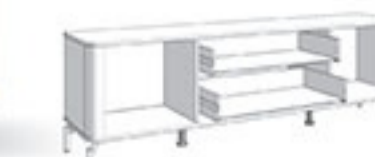

KAŠMIR/ARTISAN HRAST/
KAŠMIR MAT FOLIJA/
CASHMERE/ARTISAN OAK/
CASHMERE MATT FOIL
11014490