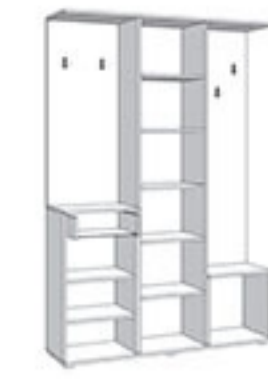

RUČICA/HANDLE
DUŽINA/LENGHT 15 CM
PLASTIKA/SIVA
PLASTIC/GREY