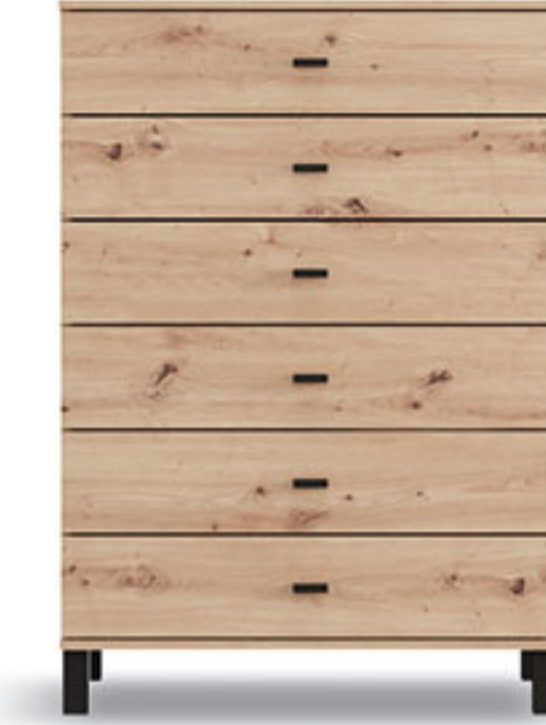

Almond
77 6F
Komoda • Cabinet
77x35x77,5 cm