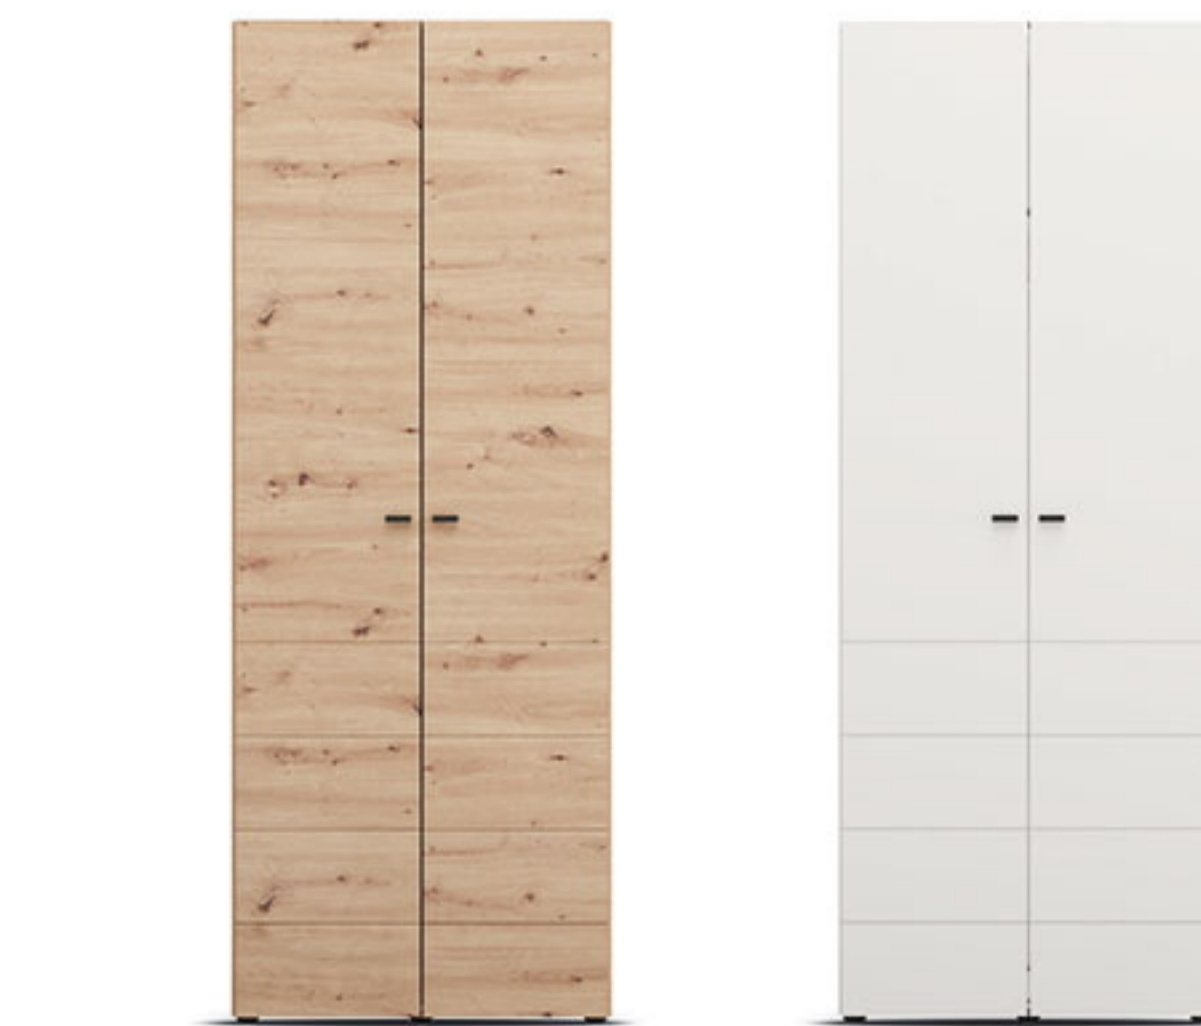

RUČICA/HANDLE
DUŽINA/LENGTH 5,3 CM
PLASTIKA/MAT CRNA
PLASTIC/MATT BLACK