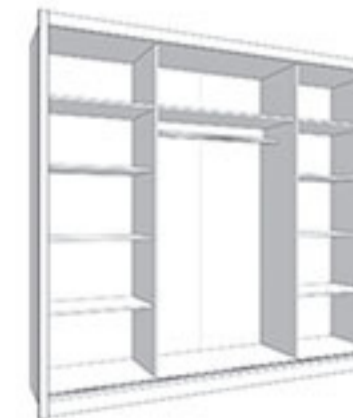

RUČICA/HANDLE
DUŽINA/LENGTH 198,4 CM
METAL/CRNA MAT
METAL/BLACK MATT