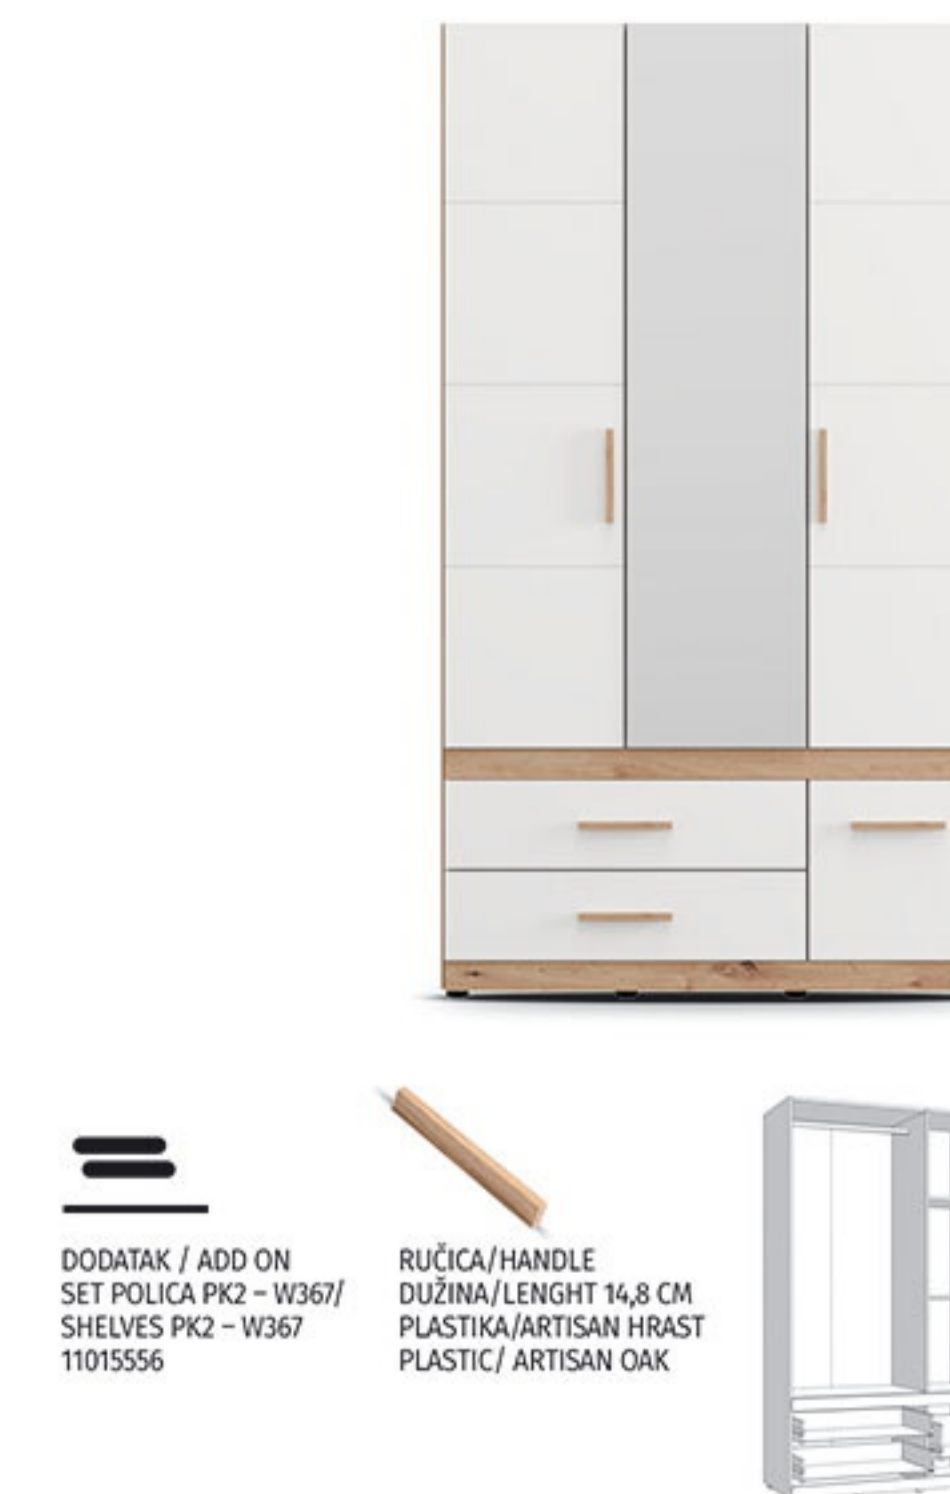

DODATAK / ADD ON
SET POLICA PK2 – W367/
SHELVES PK2 – W367
11015556