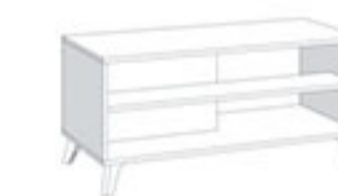

Umbria KS
Klub sto · Club table
101,5x50x47 cm