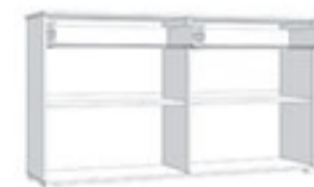

Lambeth
156 4K2F4V
Komoda · Cabinet
156x40,5x85,5 cm

KAŠMIR/ARTISAN HRAST/
CASHMERE/ARTISAN OAK
11015263