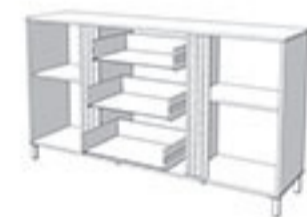

Belfort 3K3F
Komoda · Cabinet
163,5x40x90 cm