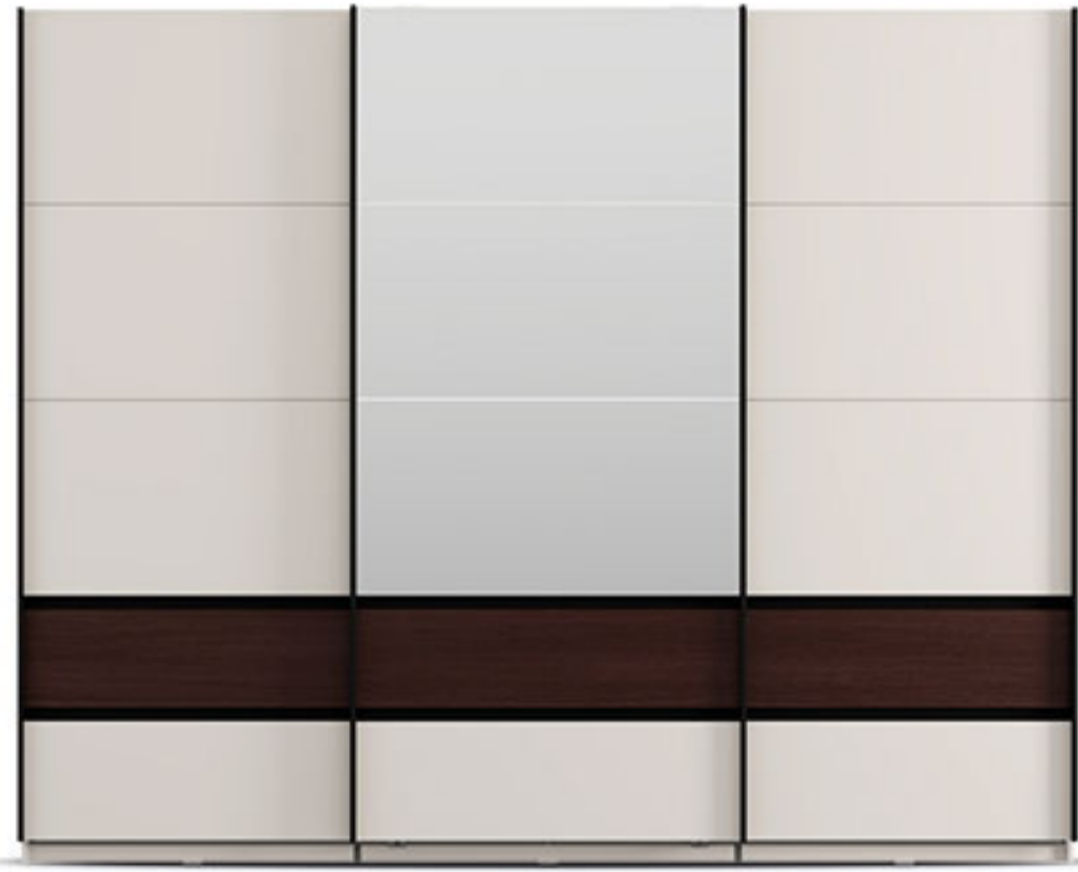

Colhida 4K1F10 h211
Ormar • Wardrobe
182,5x54,5x210,5

KAŠMIR/TAMNI TEJLOR HRAST/CRNA MAT FOLIJA / CASHMERE/DARK TAILOR OAK/BLACK MATT FOIL 11015298