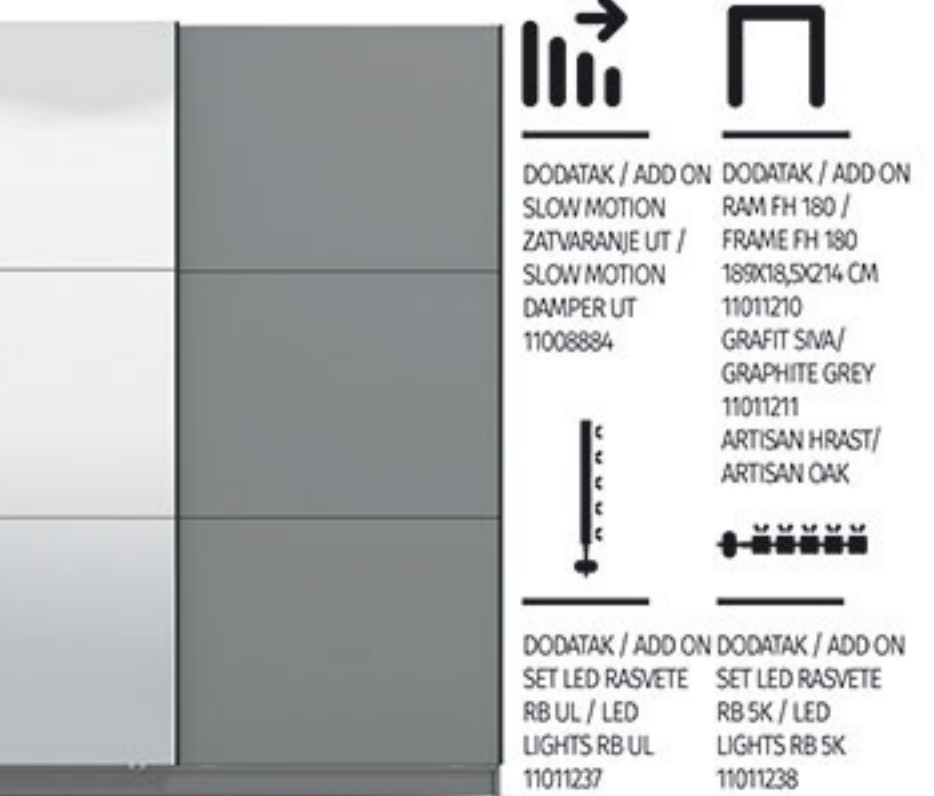

- DODATAK / ADD ON SLOW MOTION ZATVARANJE UT / SLOW MOTION DAMPER LIT 11008884
- DODATAK / ADD ON SET LED RASVJETE RB UL / LED LIGHTS RB UL 11011237
- DODATAK / ADD ON SET LED RASVJETE RB SK / LED LIGHTS RB SK 11011238
- DODATAK / ADD ON SET LED RASVJETE RB UL / LED LIGHTS RB UL 11011237
- DODATAK / ADD ON SET LED RASVJETE RB SK / LED LIGHTS RB SK 11011238